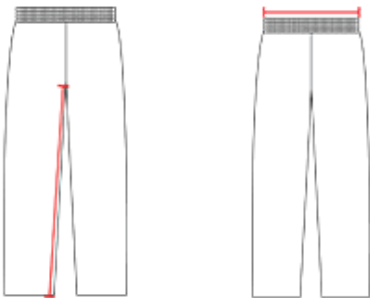

#121600 WOMEN'S ATHLETIC FLEECE WOMEN'S JOGGER PANT

- 9.5 oz. Ringspun 60% cotton/ 40% Polyester
- Tapered mt in lower leg
- Reinforced Spandex rib knit cuffs
- Two deep side pockets
- Covered elastic waistband with drawcord
- Embroidered badger logo on left hip

COLORS

SPECIFICATIONS

| COLOR | XS | S | M | L | XL | 2XL |
|---|------|------|------|------|------|------|
| Piece Weight measured in pounds | 0.00 | 0.00 | 0.00 | 0.00 | 0.00 | 0.00 |
| Case Count # of units per case | 1 | 1 | 1 | 1 | 1 | 1 |

HOW TO MEASURE

These product specifications reference a product's measurements. For sizing information and guidance, please reference our sizing charts.

WAIST WIDTH

Measured across the top of the waist opening.

INSEAM

Measured from crotch point to bottom leg opening.