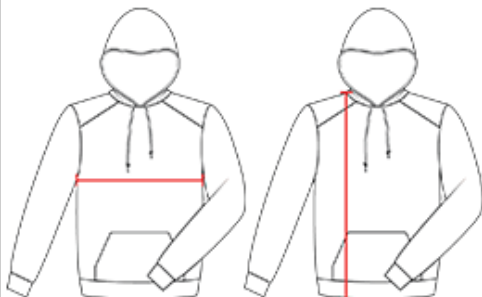

246200 YOUTH SPORT BLEND YOUTH HOOD

- 100% Polyester moisture management fabric
- Front pouch pocket with hook and loop closures for headset opening
- Sublimated shoulder panels and sleeves
- No drawcord on youth garments
- Self-fabric cuffs & waistband

COLORS

SPECIFICATIONS

COLOR	XS	S	M	L	XL
Piece Weight measured in pounds	1.06	1.06	1.06	1.06	1.06
Spec Body Length measured in inches	21	23	25	27	29
Spec Chest Width measured in inches	17	18	19	20	21
Case Count # of units per case	24	24	24	24	24

HOW TO MEASURE

These product specifications reference a product's measurements. For sizing information and guidance, please reference our sizing charts.

BODY LENGTH

Measured on the front from the shoulder/neck intersection to the bottom of the garment.