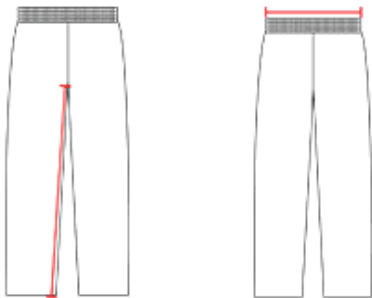

682PY YOUTH YOUTH INTEGRATED KNEEPAD FOOTBALL PANT

- Lycra Fabric Body With Integrated Knee Pads
- Five panel back construction with no-ny crotch
- Sewn-In Knee Pads Of Perforated Eva With Stretch Mesh Pad Pocket
- Slotted Elastic Waist Pant Made To Function Withall 5-Padded Girdles
- Heavyweight Comfort Cotton-Like Elastic Waistband With Two Rows Of Exposed Rubber-Gripper To Keep Jersey Tucked In Tight

COLORS

SPECIFICATIONS

	S	M	L	XL
Piece Weight measured in pounds	0.51	0.51	0.51	0.51
Case Count # of units per case	36	36	36	36

HOW TO MEASURE

These product specmctions reference a product's measurements. For sizing information and guidance, please reference our sizing charts.

WAIST WIDTH

Measured across the top of the waist opening.

INSEAM

Measured from crotch point to bottom leg opening.