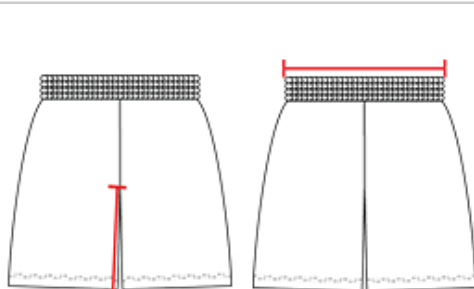

#727400 WOMEN'S STRIDEWOMEN'SSHORT

- 2.75" inseam
- Contrast side inserts
- 100% polyester moisture management/antimicrobial performance fabric
- Self-fabric binding on hem
- 1" Covered elastic waistband with drawcord
- Inner brief with elastic leg opening
- May be branded Alleson Athletic on the inside - all other aspects of the product will remain the same

COLORS

SPECIFICATIONS

	XS	S	M	L	XL	2XL
Piece Weight measured in pounds	0.45	0.45	0.45	0.45	0.45	0.45
Spec Inseam measured in inches	2 3/4	2 3/4	2 3/4	2 3/4	2 3/4	2 3/4
Case Count # of units per case	36	36	36	36	36	36

HOW TO MEASURE

These product specifications reference a product's measurements. For sizing information and guidance, please reference our sizing charts.

INSEAM

Measured from crotch point to bottom leg opening.

WAIST WIDTH

Measured across the top of the waist opening.