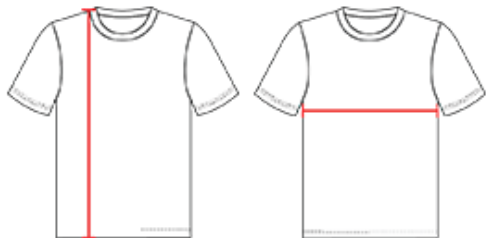

529Y YOUTH

YOUTH 2 BUTTON HENLEY BASEBALL JERSEY

- 100% Extreme Mock Mesh Cationic Colorfast Polyester With Moisture Management Fibers
- Two Button Henley Inset Placket
- Baseball Gray And White Curved Side Inserts To Match Both Colors Of Pants
- White Piping On Shoulders Through End Of Sleeves-Both Front And Back Of Jersey

COLORS

SPECIFICATIONS

COLOR	XXS	XS	S	M	L	XL
Piece Weight measured in pounds	0.00	0.00	0.00	0.00	0.00	0.00
Case Count # of units per case	1	1	1	1	1	1

HOW TO MEASURE

These product specifications reference a product's measurements. For sizing information and guidance, please reference our sizing charts.

BODY LENGTH

Measured on the front from the shoulder/neck intersection to the bottom of the garment.

CHEST WIDTH

Measured across the chest, 1" below the armhole seam.