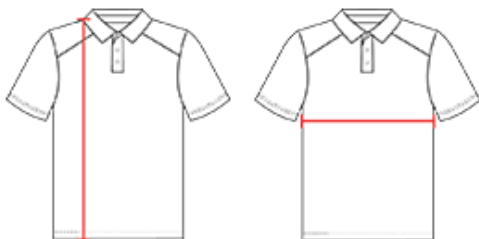

COLORS

NA | WH

SPECIFICATIONS

Piece Weight
measured in pounds

Case Count
of units per case

HOW TO MEASURE

These product specifications reference a product's measurements.
For sizing information and guidance, please reference our sizing charts.

BODY LENGTH

Measured on the front from the shoulder/neck intersection to the bottom of the garment.

CHEST WIDTH

Measured across the chest, 1" below the armhole seam.