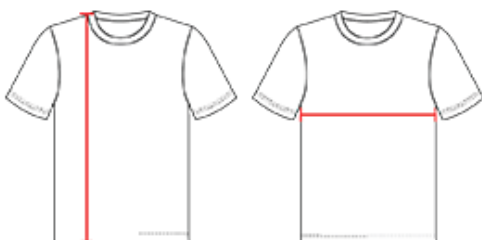

#192800 MEN'S 2B1 PRO-COMPRESSION CREW WITH MASK

- 83% Polyester/17% Spandex moisture management fabric
- Stretch body mt
- Built-in self-fabric mask can easily be pulled over face to act as a barrier to the exterior environment
- Attached mask features a double-ply construction to provide optimal protection
- Attached mask contours and conforms to the face and has ear holes to provide maximum comfort and stability
- Double-needle hem
- Badger heat seal logo on left sleeve
- NFHS approved
- Note: We are not able to accept returns on this style

COLORS

SPECIFICATIONS

	S	M	L	XL	2XL	3XL
Piece Weight measured in pounds	1.32	1.43	1.43	1.54	1.54	1.65
Spec Body Length measured in inches	29	30	31	32	33	34
Spec Chest Width measured in inches	19	21	23	25	27	29
Case Count # of units per case	36	36	36	36	36	36

HOW TO MEASURE

These product specifications reference a product's measurements. For sizing information and guidance, please reference our sizing charts.

BODY LENGTH

Measured on the front from the shoulder/neck intersection to the bottom of the garment.

CHEST WIDTH

Measured across the chest, 1" below the armhole seam.