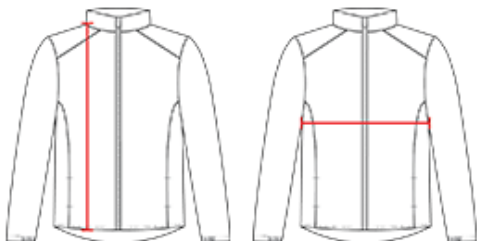

#772200 MEN'S SPRINT OUTER-CORE JACKET

- 100% Polyester fabric
- Contrasting inside hood"
- " front and back yoke and sleeve inserts
- Self-fabric hood with drawcord and full length locking zipper
- Two front zipper pockets with headset opening
- Soft elastic binding on sleeve and bottom hem
- Drop tail hem
- Badger "B" woven loop label on bottom hem

COLORS

SPECIFICATIONS

	XS	S	M	L	XL	2XL	3XL	4XL
Piece Weight measured in pounds	0.00	0.00	0.00	0.00	0.00	0.00	0.00	0.00
Case Count # of units per case	1	1	1	1	1	1	1	1

HOW TO MEASURE

These product specifications reference a product's measurements. For sizing information and guidance, please reference our sizing charts.

BODY LENGTH

Measured on the front from the shoulder/neck intersection to the bottom of the garment.

CHEST WIDTH

Measured across the chest, 1" below the armhole seam.