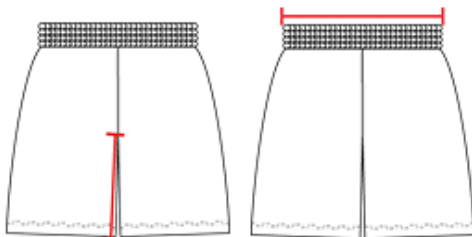

614900 WOMEN'S COURT WOMEN'S REV. SHORT

- Each layer individually hemmed for easy screening
- 100% polyester moisture management/odor protection performance fabric
- Contrast side panels
- Double-needle hem
- Covered elastic waistband
- 8" inseam
- Women's fit
- Reversible
- May be branded Alleson Athletic on the inside - all other aspects of the product will remain the same

COLORS

SPECIFICATIONS

	XS	S	M	L	XL	2XL
Piece Weight measured in pounds	0.39	0.39	0.39	0.39	0.39	0.39
Spec Inseam measured in inches	8	8	8	8	8	8
Case Count # of units per case	36	36	36	36	36	36

HOW TO MEASURE

These product specifications reference a product's measurements. For sizing information and guidance, please reference our sizing charts.

INSEAM

Measured from crotch point to bottom leg opening.

WAIST WIDTH

Measured across the top of the waist opening.