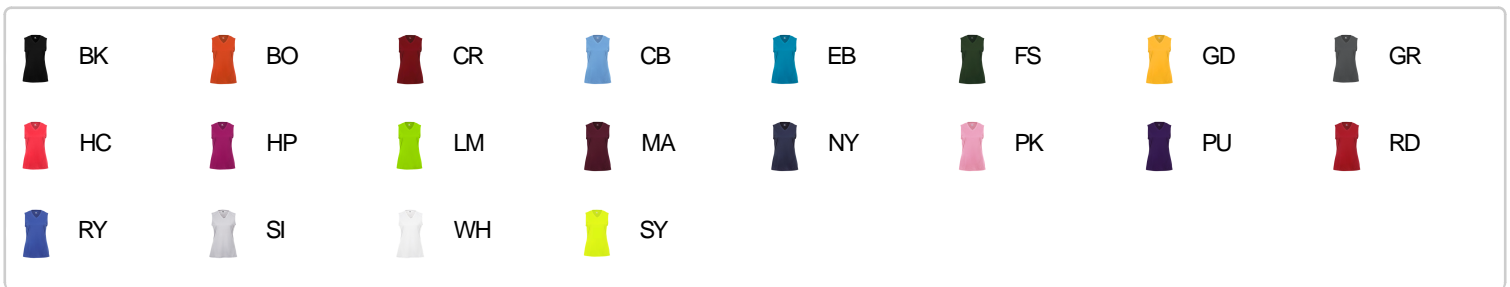

416300 WOMEN'S B-CORE WOMEN'S SLEEVELESS TEE

- Badger Sport paneled shoulder for maximum movement
- 100% polyester moisture management/antimicrobial performance fabric
- Self-fabric lap v-neck
- Badger heat seal logo on center back
- Double-needle hem

COLORS

SPECIFICATIONS

	XS	S	M	L	XL	2XL
Piece Weight measured in pounds	0.36	0.36	0.36	0.36	0.36	0.36
Spec Body Length measured in inches	25	26	27	28	29	30
Spec Chest Width measured in inches	14.5	16.5	18	20	22	24
Case Count # of units per case	36	36	36	36	36	36