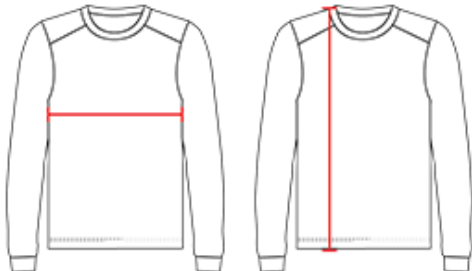

#BS0220 WOMEN'S SUBLIMATED L/S HOOD WOMEN'S TEE

- 100% Polyester moisture management/odor protection performance fabric
- Badger Sport paneled shoulder for maximum movement
- Self-fabric hood with drawcord
- Thumbholes in sleeves
- Double-needle hem
- Same mt as Badger 416500 B-Core LS Women's Hood Tee

COLORS

NA | WH

SPECIFICATIONS

Piece Weight
measured in pounds

Case Count
of units per case

HOW TO MEASURE

These product specifications reference a product's measurements. For sizing information and guidance, please reference our sizing charts.

BODY LENGTH

Measured on the front from the shoulder/neck intersection to the bottom of the garment.

CHEST WIDTH

Measured across the chest, 1" below the armhole seam.