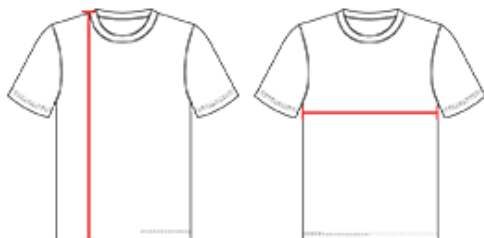

#VTJ100A MEN'S ADULT CUT BLOCK SLEEVELESS VOLLEYBALL JERSEY

- 100% Extreme Micromber Cationic Colorfast Polyester Interlock With Moisture Management Fibers
- Sleeveless Jersey With Contrast Color Self-Material White Side Inserts Angled Toward Front Of Jersey
- Contrast Color Self-Material Set-In Collar With Body Color Insert
- Body Fabric Has Powerful Stretch And Recovery for Full Range Of Motion In All Areas

COLORS

SPECIFICATIONS

	S	M	L	XL	2XL	3XL
Piece Weight measured in pounds	0.51	0.51	0.51	0.51	0.51	0.51
Case Count # of units per case	200	200	200	200	200	100

HOW TO MEASURE

These product specifications reference a product's measurements. For sizing information and guidance, please reference our sizing charts.

BODY LENGTH

Measured on the front from the shoulder/neck intersection to the bottom of the garment.

CHEST WIDTH

Measured across the chest, 1" below the armhole seam.