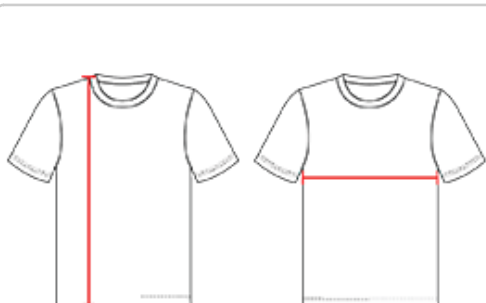

212500 YOUTH SPORT STRIPE YOUTH TEE

- 100% polyester moisture management/antimicrobial performance fabric
- Sublimated shoulder panels and sleeves
- Badger sport shoulder for maximum movement
- Self-fabric collar
- Double-needle hem
- Badger heat seal logo on left sleeve

COLORS

SPECIFICATIONS

COLOR	XS	S	M	L	XL
Piece Weight measured in pounds	0.36	0.36	0.36	0.36	0.36
Spec Body Length measured in inches	21	23	25	26	27
Spec Chest Width measured in inches	15	16	17	18	19
Case Count # of units per case	36	36	36	36	36

HOW TO MEASURE

These product specifications reference a product's measurements. For sizing information and guidance, please reference our sizing charts.

BODY LENGTH

Measured on the front from the shoulder/neck intersection to the bottom of the garment.

CHEST WIDTH

Measured across the chest, 1" below the armhole seam.