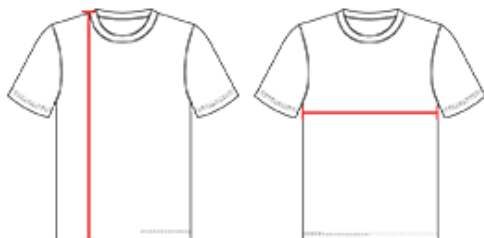

266100 YOUTH AERO YOUTH SINGLET

- 100% Polyester moisture management/antimicrobial performance fabric
- Badger heat seal logo on center back
- Double-needle hem
- Contrast front and back inserts
- Self-fabric binding neck and armhole

COLORS

SPECIFICATIONS

COLOR	XS	S	M	L	XL
Piece Weight measured in pounds	0.24	0.24	0.24	0.24	0.24
Spec Body Length measured in inches	20	21	22	23	24
Spec Chest Width measured in inches	13	14	15	16	17
Case Count # of units per case	36	36	36	36	36

HOW TO MEASURE

These product specifications reference a product's measurements. For sizing information and guidance, please reference our sizing charts.

BODY LENGTH

Measured on the front from the shoulder/neck intersection to the bottom of the garment.

CHEST WIDTH

Measured across the chest, 1" below the armhole seam.