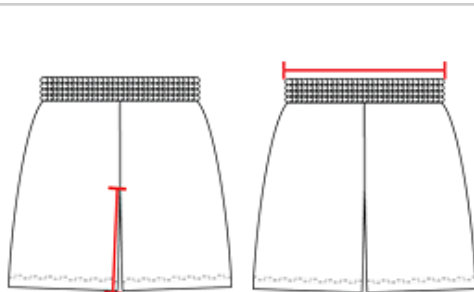

#727700 WOMEN'S AERO WOMEN'S SHORT

- 2.75" inseam
- Badger heat seal logo on left hip
- 100% polyester moisture management/antimicrobial performance fabric
- Self-fabric binding on hem
- 1" Covered elastic waistband with drawcord
- Inner brief with elastic leg opening
- Contrast front and back inserts

COLORS

SPECIFICATIONS

COLOR	XS	S	M	L	XL	2XL
Piece Weight measured in pounds	0.45	0.45	0.45	0.45	0.45	0.45
Spec Inseam	2 3/4	2 3/4	2 3/4	2 3/4	2 3/4	2 3/4
Case Count # of units per case	36	36	36	36	36	36

HOW TO MEASURE

These product specifications reference a product's measurements. For sizing information and guidance, please reference our sizing charts.

INSEAM

Measured from crotch point to bottom leg opening.

WAIST WIDTH

Measured across the top of the waist opening.