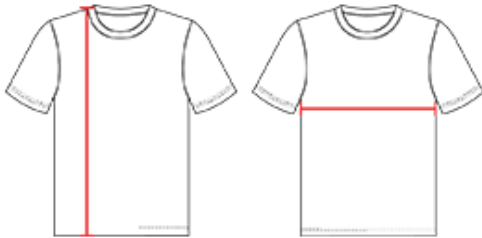

BSQ003 WOMEN'S BADGER 5-DAY WOMENS SUBLIMATED TEE

- 100% Polyester moisture management/antimicrobial performance fabric
- Badger Sport paneled shoulder for maximum movement
- Self-fabric collar
- Double-needle hem
- Available in sizes: XS-2XL

COLORS

NA | Custom

SPECIFICATIONS

Piece Weight
measured in pounds

Case Count
of units per case

HOW TO MEASURE

These product specifications reference a product's measurements. For sizing information and guidance, please reference our sizing charts.

BODY LENGTH

Measured on the front from the shoulder/neck intersection to the bottom of the garment.

CHEST WIDTH

Measured across the chest, 1" below the armhole seam.