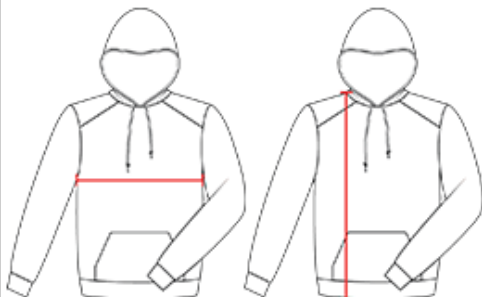

248000 YOUTH POLY FLEECE YOUTH 1/4 ZIP

- 100% Polyester moisture management fabric
- Self-fabric collar with 7" locking zipper
- 2 front pockets with headset opening
- Cuffs feature smooth hem front with rib on back half
- Embroidered badger logo on left sleeve

COLORS

SPECIFICATIONS

| | XS | S | M | L | XL |
|---|------|------|------|------|------|
| Piece Weight measured in pounds | 1.06 | 1.06 | 1.06 | 1.06 | 1.06 |
| Spec Body Length measured in inches | 20 | 22 | 24 | 26 | 28 |
| Spec Chest Width measured in inches | 17 | 18 | 19 | 20 | 21 |
| Case Count # of units per case | 24 | 24 | 24 | 24 | 24 |

HOW TO MEASURE

These product specifications reference a product's measurements. For sizing information and guidance, please reference our sizing charts.

BODY LENGTH

Measured on the front from the shoulder/neck intersection to the bottom of the garment.