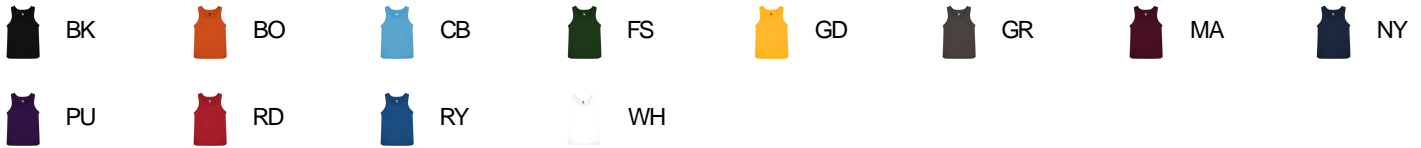

866200 MEN'S B-CORETANK

- 100% polyester moisture management/antimicrobial performance fabric
- Double-needle hem
- Self-fabric binding neck and armhole
- May be branded Alleson Athletic on the inside - all other aspects of the product will remain the same

COLORS

SPECIFICATIONS

COLOR	XS	S	M	L	XL	2XL	3XL
Piece Weight measured in pounds	0.23	0.23	0.23	0.23	0.23	0.23	0.23
Spec Body Length measured in inches	27	28	29	30	31	32	33
Spec Chest Width measured in inches	16	17	19	21	23	25	27
Case Count # of units per case	36	36	36	36	36	36	24