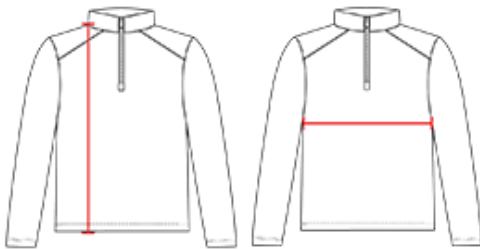

BS0270 WOMEN'S SUBLIMATED WOMEN'S 1/4 ZIP

- 100% polyester moisture management/odor protection performance fabric
- Badger Sport paneled shoulder for maximum movement
- Self-fabric collar with 8" locking zipper
- Thumbholes in sleeves
- Double-needle hem
- Same fit as Badger 410300 B-Core Women's 1/4 Zip

COLORS

NA | WH

SPECIFICATIONS

Piece Weight
measured in pounds

Case Count
of units per case

HOW TO MEASURE

These product specifications reference a product's measurements. For sizing information and guidance, please reference our sizing charts.

BODY LENGTH

Measured on the front from the shoulder/neck intersection to the bottom of the garment.

CHEST WIDTH

Measured across the chest, 1" below the armhole seam.