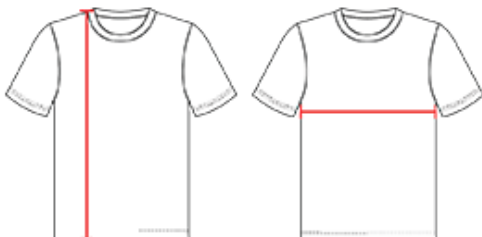

52MFFJW WOMEN'S WOMEN'S FAUX FRONT FAST PITCH JERSEY

- 100% Extreme Pin Dot Mesh Cationic Colorfast Polyester
- Solid Color Six Button Front Vest
- Light weight soft hand with excellent durability and breathability
- Scoop-Hemmed Bottom

COLORS

SPECIFICATIONS

	XS	S	M	L	XL	2XL
Piece Weight measured in pounds	0.36	0.36	0.36	0.36	0.36	0.36
Case Count # of units per case	36	36	36	36	36	24

HOW TO MEASURE

These product specifications reference a product's measurements. For sizing information and guidance, please reference our sizing charts.

BODY LENGTH

Measured on the front from the shoulder/neck intersection to the bottom of the garment.

CHEST WIDTH

Measured across the chest, 1" below the armhole seam.