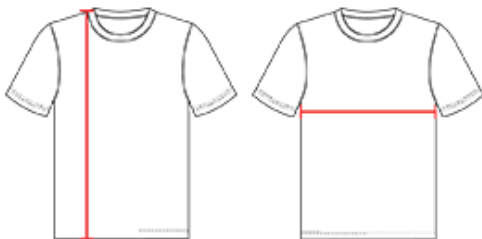

#530CJ MEN'S ADULT BASEBALL CREW NECK JERSEY

- 100% Diamond Mock Mesh Cationic Colorfast Polyester With Moisture Management Fibers
- 3 Color Knit
- Self-Material 1/4" White Sleeve Ends
- Set-in sleeves
- Straight-hemmed Bottom

COLORS

SPECIFICATIONS

COLOR	S	M	L	XL	2XL	3XL
Piece Weight measured in pounds	0.36	0.36	0.36	0.36	0.36	0.36
Case Count # of units per case	1	1	1	1	1	1

HOW TO MEASURE

These product specifications reference a product's measurements. For sizing information and guidance, please reference our sizing charts.

BODY LENGTH

Measured on the front from the shoulder/neck intersection to the bottom of the garment.

CHEST WIDTH

Measured across the chest, 1" below the armhole seam.