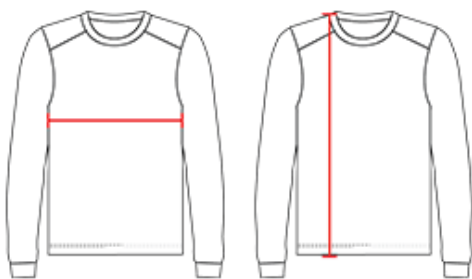

#192600 YOUTH

2B1 L/S YOUTH TEE

- 100% Polyester moisture management/odor protection performance fabric
- Built-in self-fabric mask can easily be pulled over face to act as a barrier to the exterior environment
- Built-in mask contours and conforms to the face and has ear holes to provide maximum comfort and stability
- Badger Sport paneled shoulder for maximum movement
- Double-needle hem
- Badger heat seal logo on left sleeve
- NFHS approved while Covid restrictions in place
- Patent Pending
- Note: We are not able to accept returns on this style

COLORS

SPECIFICATIONS

	XS	S	M	L	XL
Piece Weight measured in pounds	3.00	3.00	3.00	3.00	3.00
Spec Body Length measured in inches	21	23	25	26	27
Spec Chest Width measured in inches	15	16	17	18	19
Case Count # of units per case	36	36	36	36	36

HOW TO MEASURE

These product specifications reference a product's measurements. For sizing information and guidance, please reference our sizing charts.

BODY LENGTH

Measured on the front from the shoulder/neck intersection to the bottom of the garment.