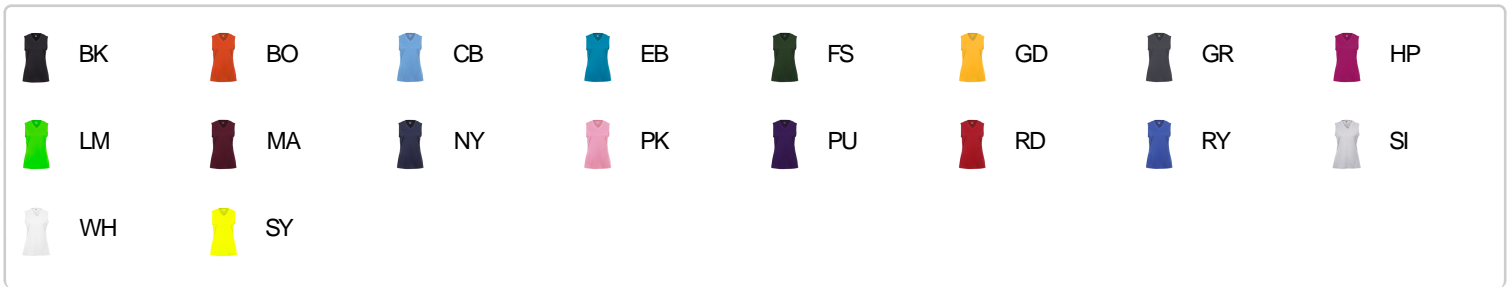

216300 GIRLS' B-CORE GIRLS' SLEEVELESS TEE

- Self-fabric lap v-neck collar
- Badger Sport paneled shoulder for maximum movement
- 100% polyester moisture management/antimicrobial performance fabric
- Badger heat seal logo on center back
- Double-needle hem

COLORS

SPECIFICATIONS

	XS	S	M	L	XL
Piece Weight measured in pounds	0.25	0.25	0.25	0.25	0.25
Spec Body Length measured in inches	19	20	21	22	23
Spec Chest Width measured in inches	14	14	15	16	17
Case Count # of units per case	36	36	36	36	36