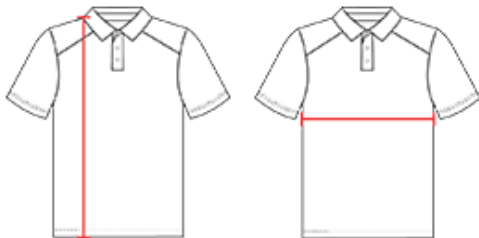

COLORS

NA | WH

SPECIFICATIONS

Piece Weight
measured in pounds

Case Count
of units per case

HOW TO MEASURE

These product specifications reference a product's measurements. For sizing information and guidance, please reference our sizing charts.

BODY LENGTH

Measured on the front from the shoulder/neck intersection to the bottom of the garment.

CHEST WIDTH

Measured across the chest, 1" below the armhole seam.