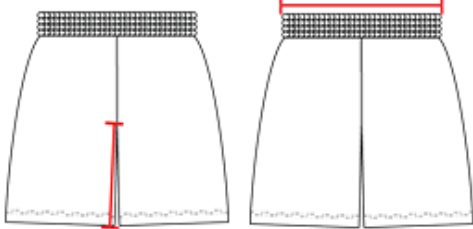

#727800 WOMEN'S B-CORE WOMEN'S TRACK SHORT

- 2.75" inseam
- 100% polyester moisture management/antimicrobial performance fabric
- Self-fabric binding on hem
- 1" Covered elastic waistband with drawcord
- Inner brief with elastic leg opening
- May be branded Alleson Athletic on the inside - all other aspects of the product will remain the same

COLORS

SPECIFICATIONS

COLOR	XS	S	M	L	XL	2XL
Piece Weight measured in pounds	0.45	0.45	0.45	0.45	0.45	0.45
Spec Inseam	2 3/4	2 3/4	2 3/4	2 3/4	2 3/4	2 3/4
Case Count # of units per case	36	36	36	36	36	36

HOW TO MEASURE

These product specifications reference a product's measurements. For sizing information and guidance, please reference our sizing charts.

INSEAM

Measured from crotch point to bottom leg opening.