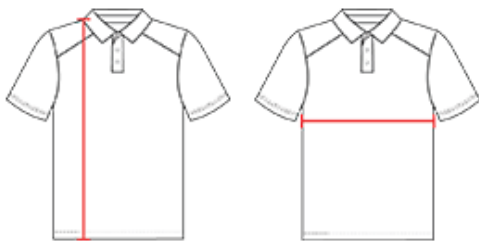

COLORS

NA | WH

SPECIFICATIONS

Piece Weight
measured in pounds

Case Count
of units per case

HOW TO MEASURE

These product specifications reference a product's measurements. For sizing information and guidance, please reference our sizing charts.

BODY LENGTH

Measured on the front from the shoulder/neck intersection to the bottom of the garment.

CHEST WIDTH

Measured across the chest, 1" below the armhole seam.