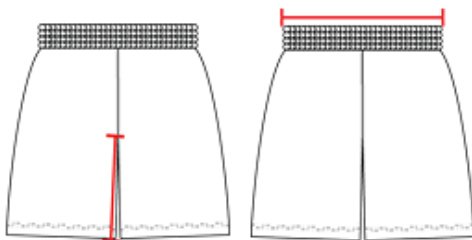

531PRW WOMEN'S WOMENSREVERSIBLEBASKETBALL SHORT

- 100% eXtreme Pin Dot Cationic Colorfast Polyester Pin Dot Mesh With Moisture Management Fibers-Colors
- 100% Plaited Knit Colorfast Polyester With Moisture Management Fibers-White
- Two Color Double Ply Fully Reversible Short
- Contrast Fabrics On Each Side
- Self-Material Contrast Color 1 inch Inserts Starting Top Of Waistband And Descending Down To The Back
- 1.5 inches Fully Reversible Covered Elastic Waistband Inside Drawcord
- Open Bottom Each Side Individually Hemmed For Decoration
- 9" Inseam

COLORS

SPECIFICATIONS

	S	M	L	XL	2XL
Piece Weight measured in pounds	0.51	0.51	0.51	0.51	0.51
Case Count # of units per case	1	1	1	1	1

HOW TO MEASURE

These product specifications reference a product's measurements. For sizing information and guidance, please reference our sizing charts.

INSEAM

Measured from crotch point to bottom leg opening.

WAIST WIDTH

Measured across the top of the waist opening.