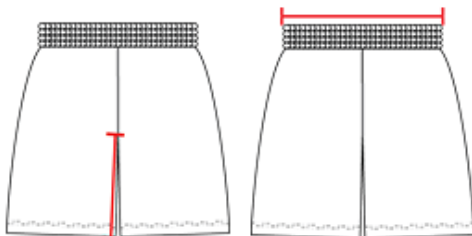

614900 WOMEN'S COURT WOMEN'S REV. SHORT

- Each layer individually hemmed for easy screening
- 100% polyester moisture management/antimicrobial performance fabric
- Contrast side panels
- Double-needle hem
- Covered elastic waistband with drawcord
- 8" inseam
- Women's mt
- Reversible
- May be branded Alleson Athletic on the inside - all other aspects of the product will remain the same

COLORS

SPECIFICATIONS

	XS	S	M	L	XL	2XL
Piece Weight measured in pounds	0.39	0.39	0.39	0.39	0.39	0.39
Spec Inseam measured in inches	8	8	8	8	8	8
Case Count # of units per case	36	36	36	36	36	36

HOW TO MEASURE

These product specifications reference a product's measurements. For sizing information and guidance, please reference our sizing charts.

INSEAM

Measured from crotch point to bottom leg opening.

WAIST WIDTH

Measured across the top of the waist opening.