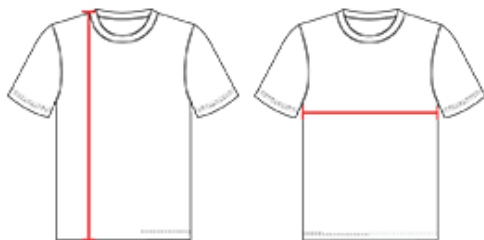

537JY YOUTH YOUTH BASKETBALL JERSEY

- 100% Extreme Plaited Knit Cationic Polyester With Moisture Management Fibers
- 100% Extreme Pin Dot Mesh Cationic Colorfast Polyester With Moisture Management Fibers
- 81% Cationic Colorfast Polyester / 19% Spandex "No-Pull" Fabric With Moisture Management Fibers
- Solid Color Jersey With Extreme Plaited Knitfront Body And Extreme Pin Dot Mesh Back For breathability And Comfort
- Straight Hemmed Armholes And Bottom
- Entire Jersey Is Top Stitched For Durability Appearance And Comfort

COLORS

SPECIFICATIONS

COLOR	S	M	L	L	XL
Piece Weight measured in pounds	0.51	0.51	0.51	0.51	0.51
Case Count # of units per case	80	80	80	150	80

HOW TO MEASURE

These product specifications reference a product's measurements. For sizing information and guidance, please reference our sizing charts.

BODY LENGTH

Measured on the front from the shoulder/neck intersection to the bottom of the garment.

CHEST WIDTH

Measured across the chest, 1" below the armhole seam.