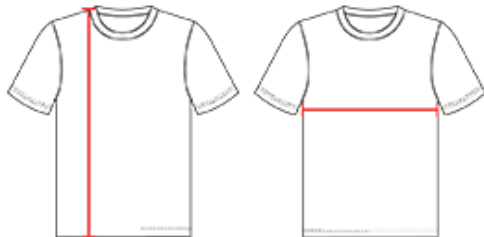

HOW TO MEASURE

These product specifications reference a product's measurements. For sizing information and guidance, please reference our sizing charts.

BODY LENGTH

Measured on the front from the shoulder/neck intersection to the bottom of the garment.

CHEST WIDTH

Measured across the chest, 1" below the armhole seam.