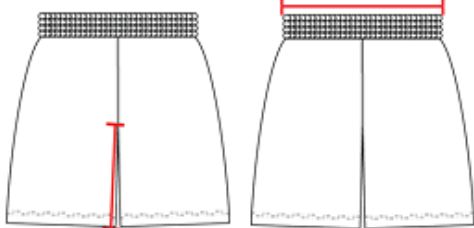

HOW TO MEASURE

These product specifications reference a product's measurements. For sizing information and guidance, please reference our sizing charts.

INSEAM

Measured from crotch point to bottom leg opening.

WAIST WIDTH

Measured across the top of the waist opening.