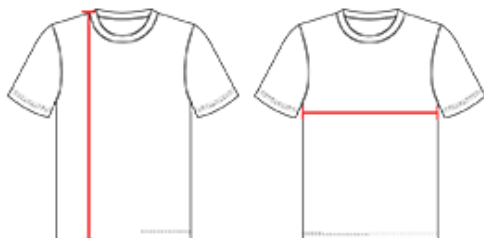

HOW TO MEASURE

These product specifications reference a product's measurements. For sizing information and guidance, please reference our sizing charts.

BODY LENGTH

Measured on the front from the shoulder/neck intersection to the bottom of the garment.

CHEST WIDTH

Measured across the chest, 1" below the armhole seam.