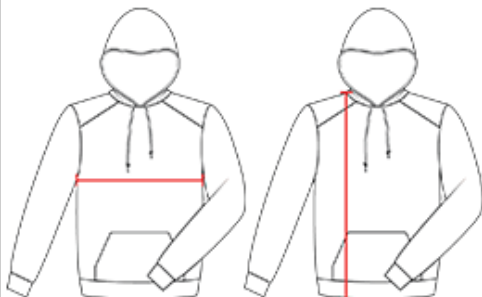

HOW TO MEASURE

These product specifications reference a product's measurements. For sizing information and guidance, please reference our sizing charts.

BODY LENGTH

Measured on the front from the shoulder/neck intersection to the bottom of the garment.

CHEST WIDTH

Measured across the chest, 1" below the armhole seam.