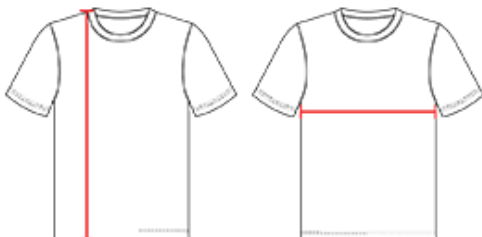

831VLJG GIRLS' GIRLS DIG LONG SLEEVE VOLLEYBALL JERSEY

- 100% Extreme Micromber Cationic Colorfast Polyester With Moisture Management Fibers
- 60% Cationic Colorfast Polyester/40% Polyester with Moisture Management Fibers
- Solid Color Body With Matching Body Color Heather Long Sleeve Arm
- Side And Front Collar Inserts
- Body Fabric Has Powerful Stretch And Recovery For full Range Of Motion In All Areas
- Hex Shaped Overlapped Collar With Heather Bodycolored Front V-Neck

COLORS

SPECIFICATIONS

COLOR	S	M	L
Piece Weight measured in pounds	0.29	0.29	0.29
Case Count # of units per case	100	100	100

HOW TO MEASURE

These product specifications reference a product's measurements. For sizing information and guidance, please reference our sizing charts.

BODY LENGTH

Measured on the front from the shoulder/neck intersection to the bottom of the garment.

CHEST WIDTH

Measured across the chest, 1" below the armhole seam.