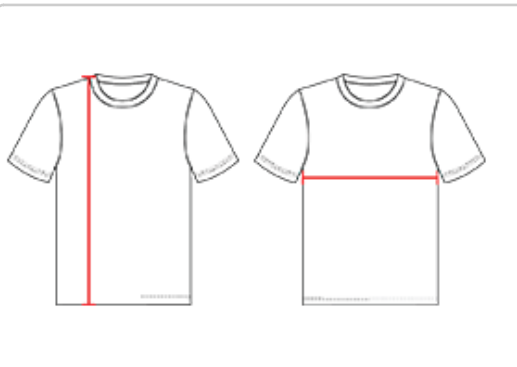

402100 MEN'S ULTIMATE SOFTLOCK™ RUSH TEE

- There's no softer shirt on the planet™
- 100% Soft polyester moisture management/antimicrobial performance fabric
- UPF 50+ sun protection from UVA and UVB
- Superior interlock fabric for comfort
- Contrast panel inserts
- Badger sport shoulder for maximum movement
- Self-fabric collar
- Double-needle hem
- Badger heat seal logo on left sleeve.

COLORS

SPECIFICATIONS

COLOR	XS	S	M	L	XL	2XL	3XL	4XL
Piece Weight measured in pounds	0.36	0.36	0.36	0.36	0.36	0.36	0.36	0.36
Spec Body Length measured in inches	28	29	30	31	32	33	34	35
Spec Chest Width measured in inches	17	19	21	23	25	27	29	31
Case Count # of units per case	36	36	36	36	36	36	24	24

HOW TO MEASURE

These product specifications reference a product's measurements. For sizing information and guidance, please reference our sizing charts.

BODY LENGTH

Measured on the front from the shoulder/neck intersection to the bottom of the garment.

CHEST WIDTH

Measured across the chest, 1" below the armhole seam.