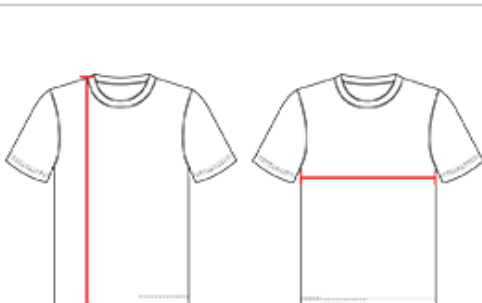

#220200 YOUTH LINKYOUTHTEE

- 100% polyester moisture management/antimicrobial performance fabric
- Sublimated back body
- Badger sport shoulder for maximum movement
- Self-fabric collar
- Double-needle hem
- Badger heat seal logo on left sleeve

COLORS

SPECIFICATIONS

COLOR	XS	S	M	L	XL
Piece Weight measured in pounds	0.25	0.25	0.25	0.25	0.25
Spec Body Length measured in inches	21	23	25	26	27
Spec Chest Width measured in inches	15	16	17	18	19
Case Count # of units per case	36	36	36	36	36

HOW TO MEASURE

These product specifications reference a product's measurements. For sizing information and guidance, please reference our sizing charts.

BODY LENGTH

Measured on the front from the shoulder/neck intersection to the bottom of the garment.

CHEST WIDTH

Measured across the chest, 1" below the armhole seam.