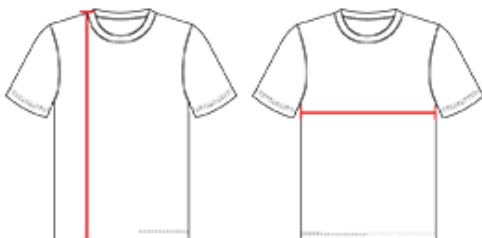

411100 WOMEN'S B-CORE WOMEN'S RACERBACK HOOD TANK

- 100% polyester moisture management/antimicrobial performance fabric
- Self-fabric hood with drawcord
- A-line body
- Racerback w/ room to print
- Badger heat seal logo on lower left front body
- Double-needle hem

COLORS

SPECIFICATIONS

	XS	S	M	L	XL	2XL
Piece Weight measured in pounds	0.36	0.36	0.36	0.36	0.36	0.36
Spec Body Length measured in inches	25	26	27	28	29	30
Spec Chest Width measured in inches	14.5	16	17.5	19	20.5	22
Case Count # of units per case	36	36	36	36	36	36

HOW TO MEASURE

These product specifications reference a product's measurements. For sizing information and guidance, please reference our sizing charts.

BODY LENGTH

Measured on the front from the shoulder/neck intersection to the bottom of the garment.

CHEST WIDTH

Measured across the chest, 1" below the armhole seam.