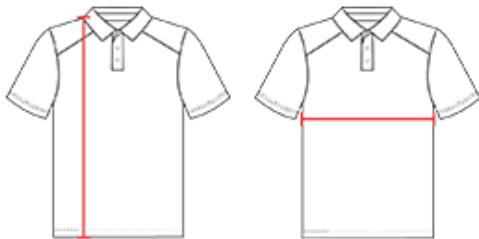

BS0280 ADULT SUBLIMATED POLO

- 100% polyester moisture management/antimicrobial performance fabric
- Badger Sport paneled shoulder for maximum movement
- Three button placket
- Self-fabric collar
- Taped back neck
- Double-needle hem
- Same mt as Badger 332500 B-Core Stripe Polo

COLORS

NA | WH

SPECIFICATIONS

Piece Weight
measured in pounds

Case Count
of units per case

HOW TO MEASURE

These product specifications reference a product's measurements.
For sizing information and guidance, please reference our sizing charts.

BODY LENGTH

Measured on the front from the shoulder/neck intersection to the bottom of the garment.

CHEST WIDTH

Measured across the chest, 1" below the armhole seam.