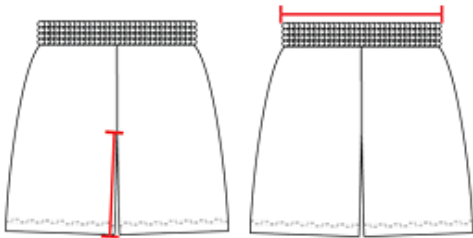

411400 WOMEN'S VELOCITY WOMEN'S SHORT

- Contrast binding on side seams and leg openings
- 3" inseam
- Badger heat seal logo on left hip
- 100% polyester moisture management/antimicrobial performance fabric
- 1.5 in Elastic waistband with drawcord

COLORS

SPECIFICATIONS

COLOR	XS	S	M	L	XL	2XL
Piece Weight measured in pounds	0.26	0.26	0.26	0.26	0.26	0.26
Spec Inseam	3	3	3	3	3	3
Case Count # of units per case	36	36	36	36	36	36

HOW TO MEASURE

These product specifications reference a product's measurements. For sizing information and guidance, please reference our sizing charts.

INSEAM

Measured from crotch point to bottom leg opening.

WAIST WIDTH

Measured across the top of the waist opening.