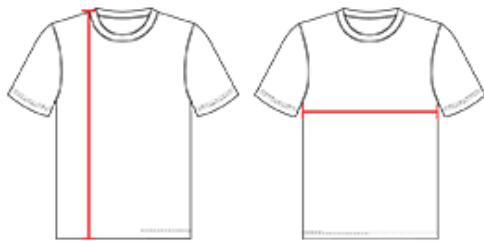

J5JC1Y YOUTH

YOUTH SHORT SLEEVE CREW NECK TECH TEE

- Sublimated neck trim on crew neck
- Jersey is self-material
- Set-in sleeves
- Cover seamed finish for appearance and reinforcement

COLORS

NA | WH

SPECIFICATIONS

COLOR	XS	S	M	L	XL
Piece Weight measured in pounds	0.20	0.20	0.25	0.30	0.30
Case Count # of units per case	1	1	1	1	1

HOW TO MEASURE

These product specifications reference a product's measurements. For sizing information and guidance, please reference our sizing charts.

BODY LENGTH

Measured on the front from the shoulder/neck intersection to the bottom of the garment.

CHEST WIDTH

Measured across the chest, 1" below the armhole seam.