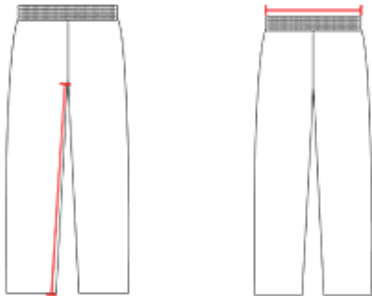

615 PSG GIRLS' GIRLS BELTED SPEED PREMIUM FASTPITCH PANT

- 100% Stretch Knit Dura-Soft Polyester Fabric With Moisture Management Properties
- 100% Polyester Stretch Knit Dura-Soft Fabric Forbreathability
- Comfort & Performance Of A Double knit
- Low Rise Womens Cut With Mid-Calf Length
- Soft Hand Pro Pink 2" Flat Knitted Exposedinner Elastic With 1/4" Charcoal Silicone Gripperfor A Perfect Fit
- Double knee construction

COLORS

SPECIFICATIONS

	S	M	L	XL
Piece Weight measured in pounds	0.51	0.51	0.51	0.51
Case Count # of units per case	38	38	38	38

HOW TO MEASURE

These product specmcatons reference a product's measurements. For sizing information and guidance, please reference our sizing charts.

WAIST WIDTH

Measured across the top of the waist opening.

INSEAM

Measured from crotch point to bottom leg opening.