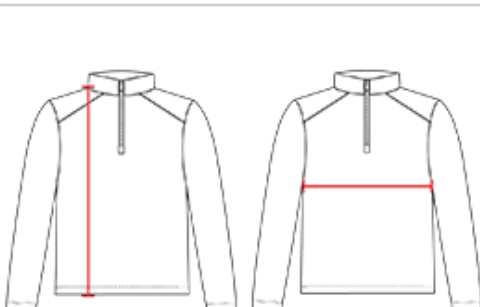

HOW TO MEASURE

These product specifications reference a product's measurements. For sizing information and guidance, please reference our sizing charts.

BODY LENGTH

Measured on the front from the shoulder/neck intersection to the bottom of the garment.

CHEST WIDTH

Measured across the chest, 1" below the armhole seam.