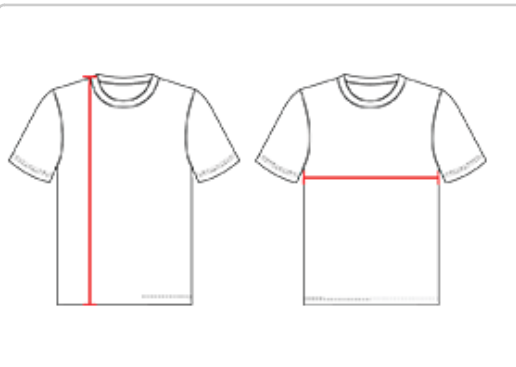

212800 YOUTH METALLIC YOUTH TEE

- 100% polyester moisture management/antimicrobial performance fabric
- Metallic design on sleeves and back body
- Badger sport shoulder for maximum movement
- Self-fabric collar
- Double-needle hem
- Badger logo on left sleeve.

COLORS

SPECIFICATIONS

	XS	S	M	L	XL
Piece Weight measured in pounds	0.25	0.25	0.25	0.25	0.25
Spec Body Length measured in inches	21	23	25	26	27
Spec Chest Width measured in inches	15	16	17	18	19
Case Count # of units per case	36	36	36	36	36

HOW TO MEASURE

These product specifications reference a product's measurements. For sizing information and guidance, please reference our sizing charts.

BODY LENGTH

Measured on the front from the shoulder/neck intersection to the bottom of the garment.

CHEST WIDTH

Measured across the chest, 1" below the armhole seam.