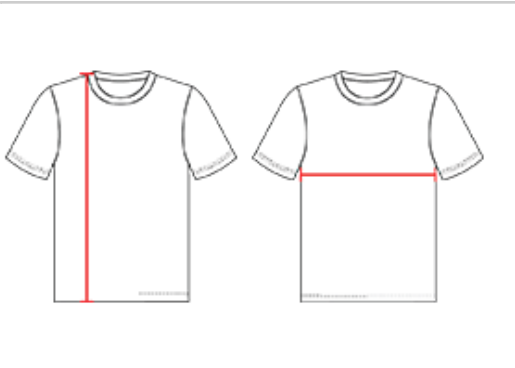

52MFFJW WOMEN'S WOMEN'S FAUX FRONT FAST PITCH JERSEY

- 100% Extreme Pin Dot Mesh Cationic Colorfast Polyester
- Solid Color Six Button Front Vest
- Light weight soft hand with excellent durability and breathability
- Scoop-Hemmed Bottom

COLORS

SPECIFICATIONS

COLOR	XS	S	M	L	XL	2XL
Piece Weight measured in pounds	0.36	0.36	0.36	0.36	0.36	0.36
Case Count # of units per case	36	36	36	36	36	24

HOW TO MEASURE

These product specifications reference a product's measurements. For sizing information and guidance, please reference our sizing charts.

BODY LENGTH

Measured on the front from the shoulder/neck intersection to the bottom of the garment.

CHEST WIDTH

Measured across the chest, 1" below the armhole seam.