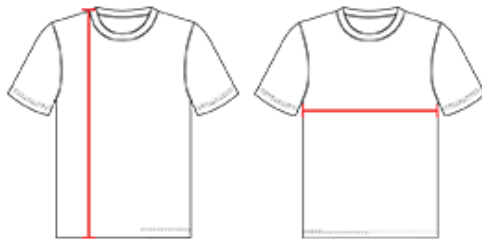

#BS0110 YOUTH SUBLIMATED SLEEVELESS YOUTH TEE

- 100% Polyester moisture management/odor protection performance fabric
- Badger Sport paneled shoulder for maximum movement
- Self-fabric collar
- Double-needle hem
- Same mt as Badger 213000 B-Core Sleeveless Youth Tee

COLORS

NA | WH

SPECIFICATIONS

Piece Weight
measured in pounds

Case Count
of units per case

HOW TO MEASURE

These product specifications reference a product's measurements. For sizing information and guidance, please reference our sizing charts.

BODY LENGTH

Measured on the front from the shoulder/neck intersection to the bottom of the garment.

CHEST WIDTH

Measured across the chest, 1" below the armhole seam.