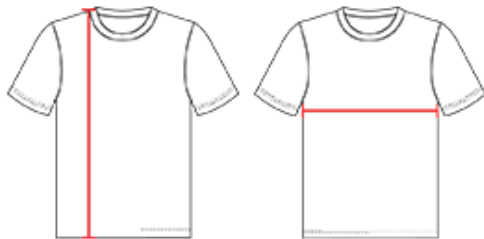

HOW TO MEASURE

These product specifications reference a product's measurements. For sizing information and guidance, please reference our sizing charts.

BODY LENGTH

Measured on the front from the shoulder/neck intersection to the bottom of the garment.

CHEST WIDTH

Measured across the chest, 1" below the armhole seam.