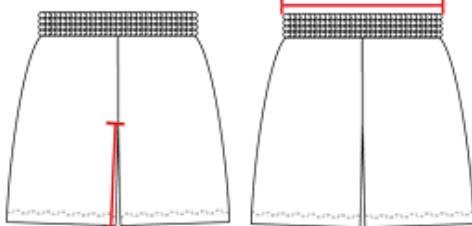

HOW TO MEASURE

These product specifications reference a product's measurements. For sizing information and guidance, please reference our sizing charts.

INSEAM

Measured from crotch point to bottom leg opening.

WAIST WIDTH

Measured across the top of the waist opening.