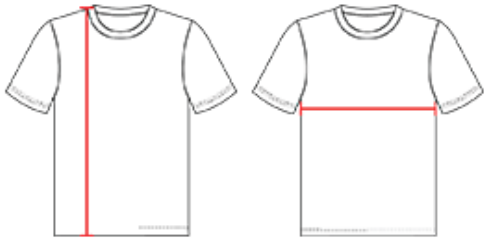

214700 YOUTH DRIVE YOUTH TEE

- Badger heat seal logo on left sleeve
- Self-fabric collar
- Front and back contrast inserts with piping
- 100% Polyester moisture management/antimicrobial performance fabric
- Double-needle hem

COLORS

SPECIFICATIONS

	XS	S	M	L
Piece Weight measured in pounds	0.25	0.25	0.25	0.25
Spec Body Length measured in inches	21	23	25	26
Spec Chest Width measured in inches	15	16	17	18
Case Count # of units per case	36	36	36	36

HOW TO MEASURE

These product specifications reference a product's measurements.
For sizing information and guidance, please reference our sizing charts.

BODY LENGTH

Measured on the front from the shoulder/neck intersection to the bottom of the garment.