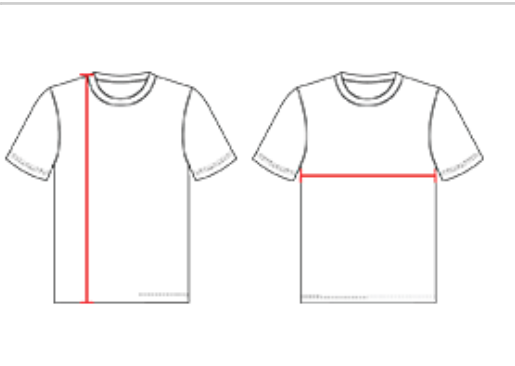

223000 YOUTH BREAKOUT YOUTH TEE

- 100% Polyester moisture management/antimicrobial performance fabric
- Contrast textured shoulders and sleeves
- Badger sport shoulder for maximum movement
- Self-fabric collar
- Double-needle hem
- Badger heat seal logo on left sleeve

COLORS

SPECIFICATIONS

	XS	S	M	L	XL
Piece Weight measured in pounds	0.00	0.00	0.00	0.00	0.00
Case Count # of units per case	1	1	1	1	1

HOW TO MEASURE

These product specifications reference a product's measurements. For sizing information and guidance, please reference our sizing charts.

BODY LENGTH

Measured on the front from the shoulder/neck intersection to the bottom of the garment.

CHEST WIDTH

Measured across the chest, 1" below the armhole seam.