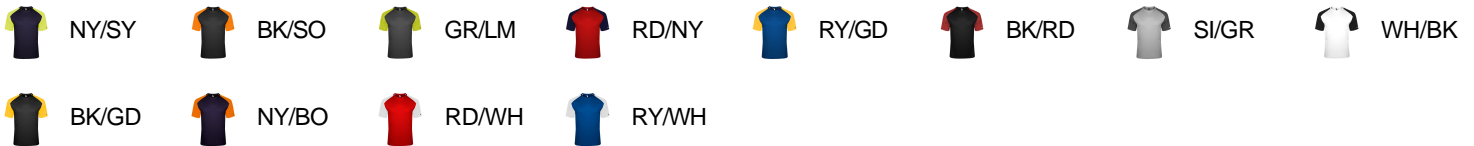

223000 YOUTH BREAKOUT YOUTH TEE

- 100% Polyester moisture management/antimicrobial performance fabric
- Contrast textured shoulders and sleeves
- Badger sport shoulder for maximum movement
- Self-fabric collar
- Double-needle hem
- Badger heat seal logo on left sleeve

COLORS

SPECIFICATIONS

	XS	S	M	L	XL
Piece Weight measured in pounds	0.00	0.00	0.00	0.00	0.00
Case Count # of units per case	1	1	1	1	1

HOW TO MEASURE

These product specifications reference a product's measurements. For sizing information and guidance, please reference our sizing charts.