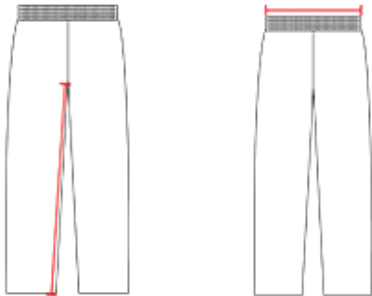

HOW TO MEASURE

These product specifications reference a product's measurements. For sizing information and guidance, please reference our sizing charts.

WAIST WIDTH

Measured across the top of the waist opening.

INSEAM

Measured from crotch point to bottom leg opening.